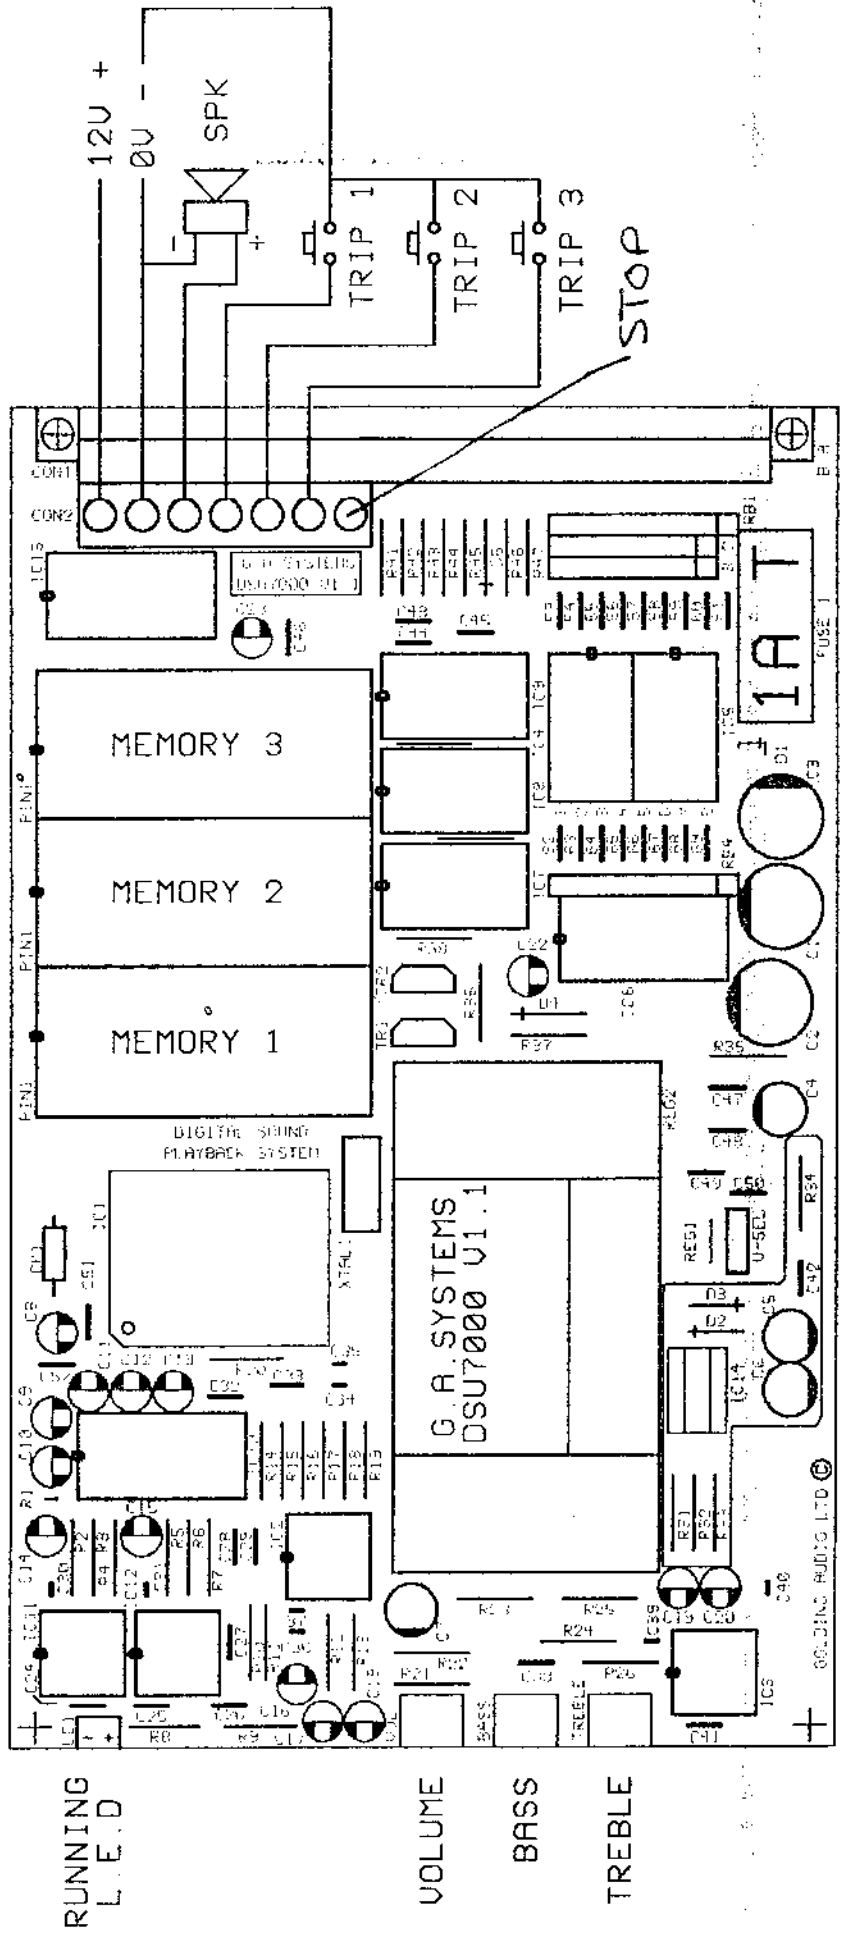

DSU 7000 V1

ENSURE EPROM ORIENTATION IS CORRECT

RUNNING
L.E.D.

VOLUME

BASS

TREBLE

GOLDING AUDIO LTD